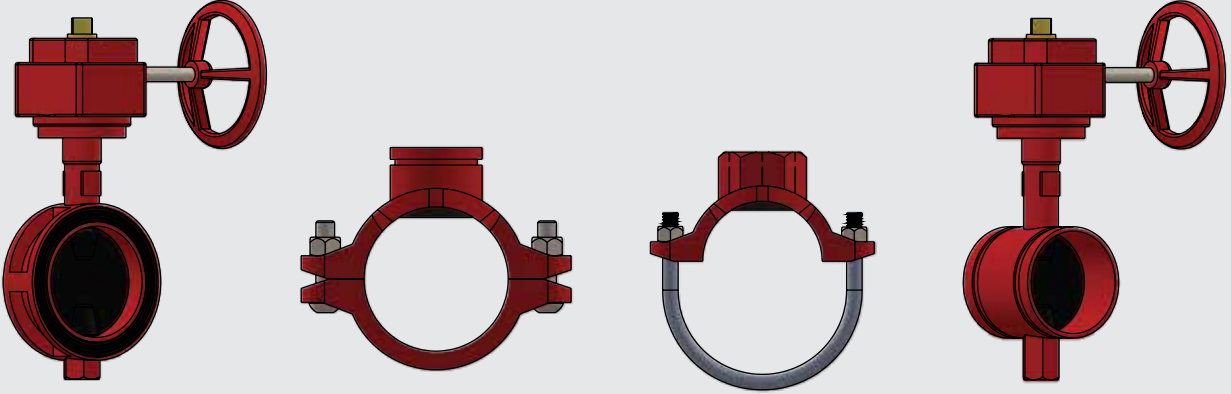

TKC

directs the fluid

YANGIN GRUBU